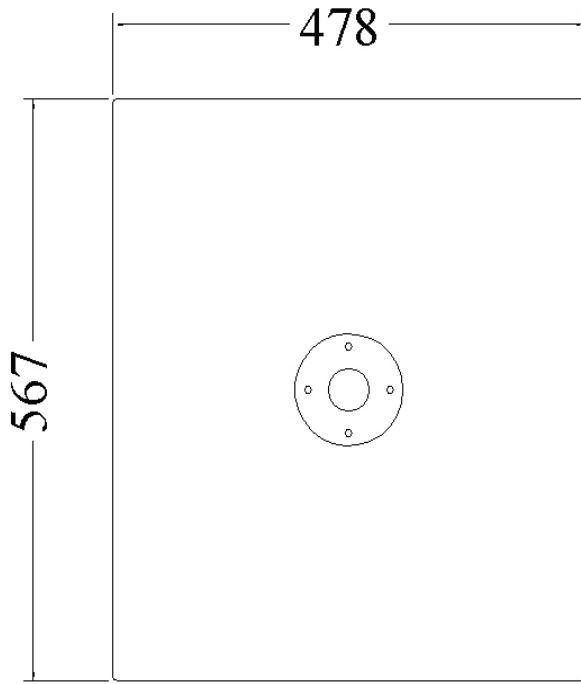

DRAWING

AUDIBLE AVENUE LLP

TOP