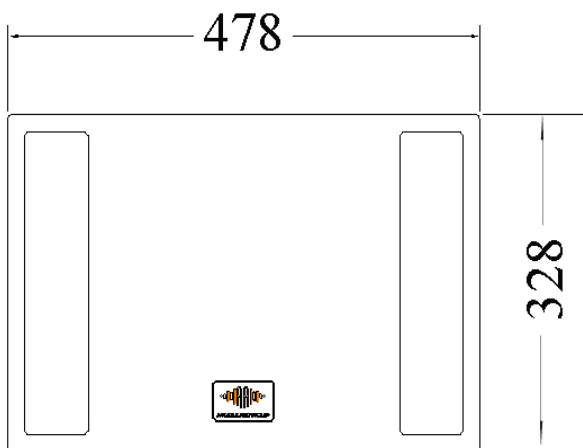

DRAWING

AUDIBLE AVENUE LLP

FRONT