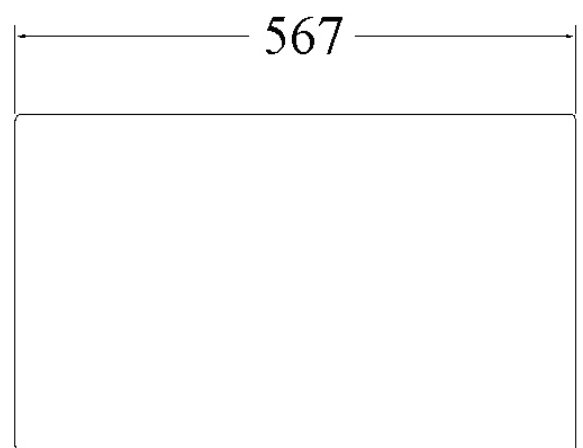

DRAWING

AUDIBLE AVENUE LLP

SIDE